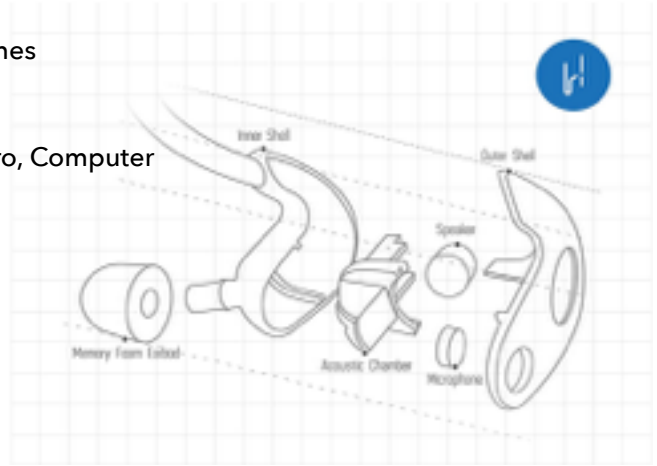

HOOKE MAKES

HEAR 3D AUDIO (WATCH W/ HEADPHONES): <http://bit.ly/2GHP7hy>

1. Hooke Verse: the only wireless 3D audio microphone + headphones
2. Hooke Audio Android & iPhone 3D audio recording apps
3. Hooke 3D Audio recording cable for DSLR, Field Recorders, GoPro, Computer

FEATURES

3D RECORDING: Wirelessly record binaural 3D Audio on any iOS and Android Device. Made for mobile, also compatible with DSLR, GoPro, 360 Fly or other VR capture cameras.

FEATURES: 9 hours of 3D audio recording, 10 hours of music playback, wireless calling, noise isolating balanced dynamic drivers, and inline analog to digital converter for wired recordings. Verse 3D mics record from the ear. Sound is picked up exactly as you would hear it